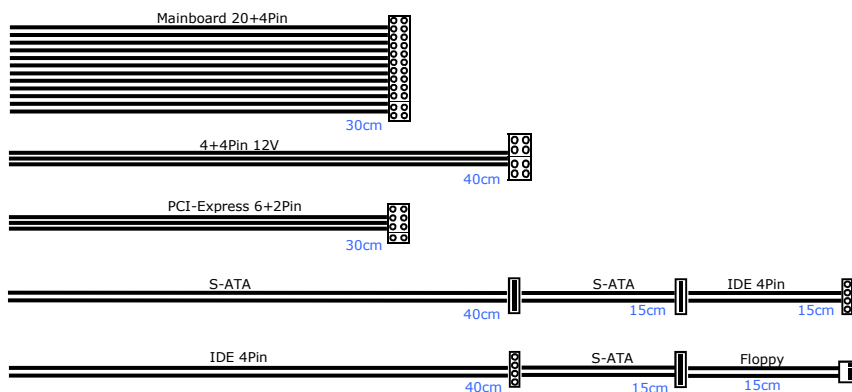

Specifications

Output	350W
Mainboard 20+4Pin	1x
4Pin/ 4+4Pin/ 8Pin 12V	-/•/-
PCI-Express 6+2Pin	1x
PCI-Express 6Pin	-
IDE 4Pin	2x
S-ATA	3x
Floppy	1x
Fan monitoring	-
115/230V input voltage	•/• (auto.)
PFC	Active
TFX-format	•
Fan size	80mm
Fan control	Auto.
Dimension (h/w/d)	65/85/175mm
Package Dimension (h/w/d)	75/130/240mm
Weight (Net.)	1.02kg
Weight (Gros.)	1.24kg
Packing unit	1/10
Guarantee and Warranty	24 Months warranty
Article number	88882143
EAN-Code	4260133128965
Scope of delivery	Power Cord
80+ Certificate	-

• = existent
- = non existent

Certificate:

Cable configuration

AC~ Input	VOLTAGE			CURRENT		FREQUENCY		
	110-240V			6.3A		50-60HZ		
DC= Output	+5V	+3.3V	+12V	-12V	+5VSB	PS-ON	POK	COM
	15A	15A	28A	0.3A	2.5A	REMOTE	P.G.	RETURN
MAX	90W		336W	3.6W	12.5W	-	-	-
	348W							
	350W