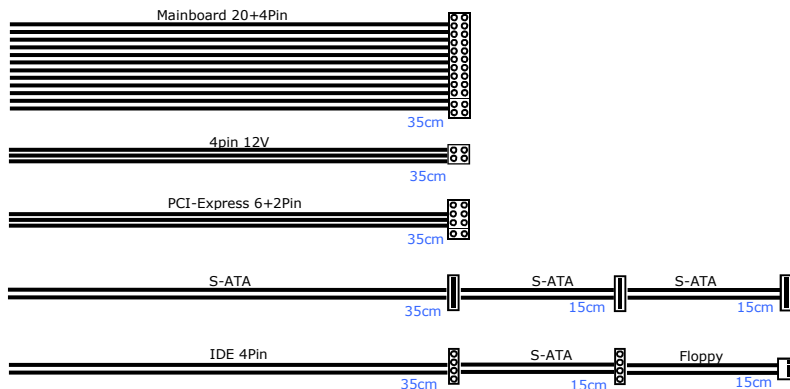

Specifications

Output	300W
Mainboard 20+4Pin	1x
4Pin/ 4+4Pin/ 8Pin 12V	•/-/-
PCI-Express 6+2Pin	1x
PCI-Express 6Pin	-
IDE 4Pin	2x
S-ATA	3x
Floppy	1x
Fan monitoring	-
115/230V input voltage	•/• (auto.)
PFC	Active
TFX-format	•
Fan size	80mm
Fan control	Auto.
Dimension (h/w/d)	63.5/125/100mm
Package Dimension (h/w/d)	-
Weight (Net.)	890g
Weight (Gros.)	-
Packing unit	1/10
Guarantee and Warranty	24 Months warranty
Article number	88882142
EAN-Code	4260133128958
Scope of delivery	Power Cord
80+ Certificate	-

- = existent
- = non existent

Certificate:

Cable configuration

AC~ Input	VOLTAGE		CURRENT		FREQUENCY	
	110-240V		6A		50-60HZ	
DC= Output	+3.3V	+5V	+12V₁	+12V₂	-12V	+5Vsb
	20A	16A	11A	8A	0.3A	2.0A
MAX	100W		132W	96W	3.6W	10W
	300W