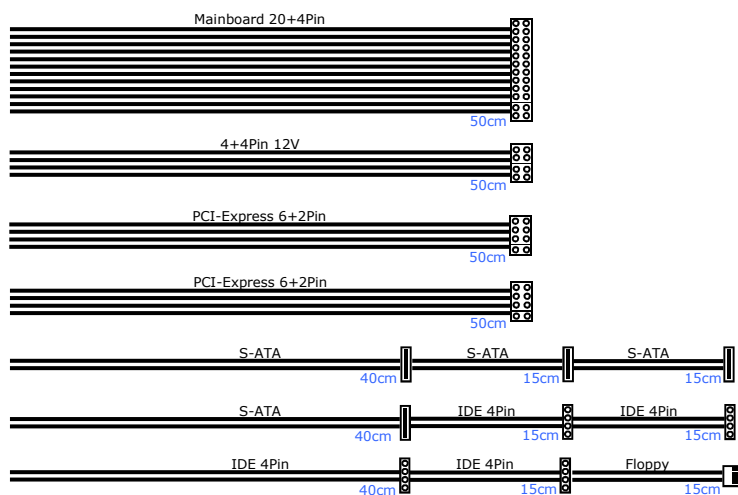

Specifications

Output	720W
Mainboard 20+4Pin	1x
4Pin/ 4+4Pin/ 8Pin 12V	-/•/-
PCI-Express 6+2Pin	2x
PCI-Express 6Pin	-
IDE 4Pin	4x
S-ATA	4x
Floppy	1x
Fan Monitoring	-
115/230V Input	•/•
PFC	Active
ATX-Standard	ATX 2.31
Fan Dimensions	120mm
Fan Control	Auto.
Noise Level	19-21dB
Cable Management	-
Protection Circuit	OVP, SCP, OPP, UVP, OS
PSU Dimensions (H/W/D)	86/150/140mm
Package Dimensions (H/W/D)	170/240/95mm
Weight (net)	1.41Kg
Weight (gross)	1.75Kg
Packing Units (VE/VPE/PAL)	1/10/320
Guarantee and Warranty	24 Months Guarantee
Article Number	88882119
EAN-Code	4260133126039
Scope of delivery	screws power cable manual cable ties
80+ Certificate	-

- = existing
- = non existing

Certification:

Connectors

AC Input		115-230V 47-63Hz						
DC Output		3.3V	5V	12V1	12V2	-12V	5Vsb	
APS-720W	Max. Current	18A	15A	30A	30A	0.3A	3A	
	Max. Combined Power	103W		670W		3.6W	15W	
		720W