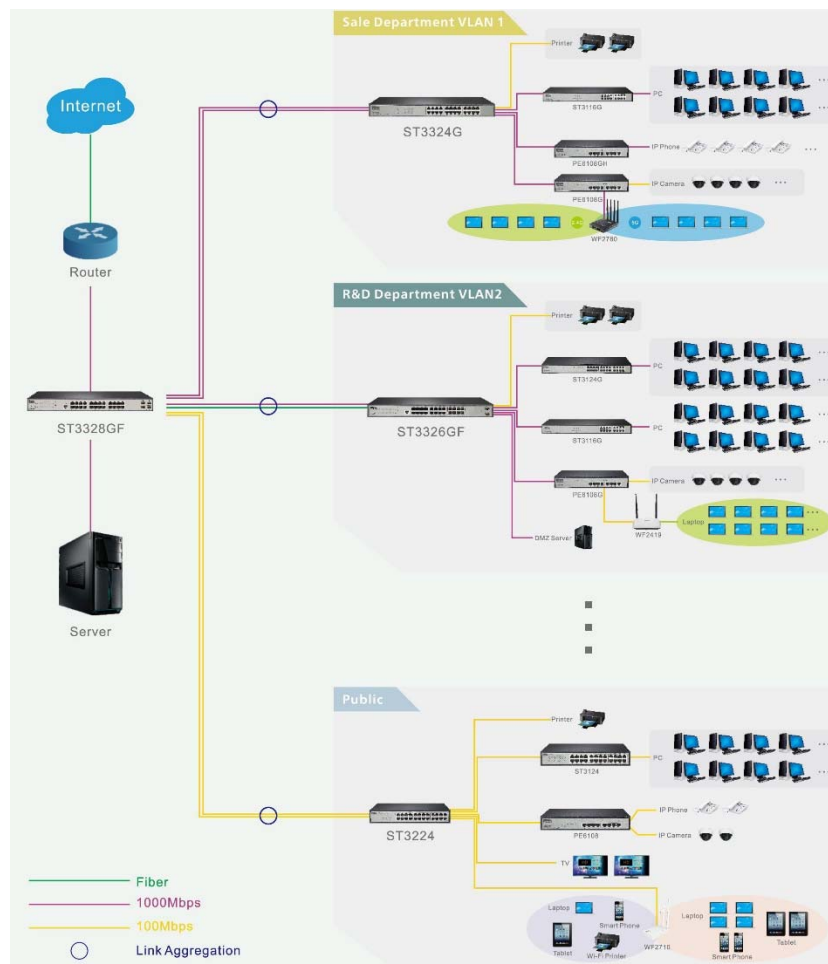

Others	
Certification	FCC, CE
Environment	Operating Temperature: 0°C~40°C Storage Temperature: -40°C~70°C Operating Humidity: 10%~90% non-condensing Storage Humidity: 5%~90% non-condensing
Package	1 * ST3310 2 * Brackets 1 * RS232 Cord 1 * Power Cord

Topological Graph:

Specifications are subject to change without notice. Netis is a registered trademark of Netis Systems Co., Ltd. Other brands and product names are trademarks or registered trademarks of their respective holders. No part of the specifications may be reproduced in any form or by any means or used to make any derivative such as translation, transformation, or adaptation without permission from Netis Systems Co., Ltd.